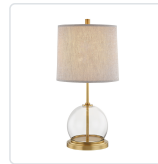

COAST PORTABLE TL304023

FIXTURE DIMENSIONS	D12" x H22-1/2"
LAMP TYPE	E26
MAX WATTAGE	100W
BULB QTY	1
BULBS INCLUDED	No
VOLTAGE	120V
SWITCH	Full Range Dimmer Switch
GLASS DETAILS	Clear Glass
SHADE DIMENSIONS	D12" x H10"
MATERIAL	Brass; Glass; Linen;
BASE DIMENSIONS	D8" x H7/8"
LOCATION	Dry
PACKAGE SIZE	L13-1/2" x W13-1/2" x H21-1/4"
PACKAGE WEIGHT	10 lbs
BRAND	Alora

[D - Diameter, L - Length, W - Width, H - Height, E - Extension]

AVAILABLE FINISHES:

TL304023VBNL

Natural
Linen/Vintage
Brass

*For complete warranty terms, please visit: www.aloralighting.com/warranty