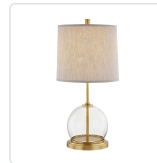

## COAST PORTABLE TL304023VBNL

FIXTURE DIMENSIONS	D12" x H22-1/2"
LAMP TYPE	E26
MAX WATTAGE	100W
BULB QTY	1
BULBS INCLUDED	No
VOLTAGE	120V
SWITCH	Full Range Dimmer Switch
GLASS DETAILS	Clear Glass
SHADE DIMENSIONS	D12" x H10"
MATERIAL	Brass; Glass; Linen;
BASE DIMENSIONS	D8" x H7/8"
LOCATION	Dry
BARCODE	UPC 841387003402
FINISH OPTION(S)	NATURAL LINEN; Vintage Brass;
PACKAGE SIZE	L13-1/2" x W13-1/2" x H21-1/4"
PACKAGE WEIGHT	10 lbs

### AVAILABLE FINISHES:

TL304023VBNL

Vintage Brass |  
Natural Linen

TL304023ANWL

Aged Nickel |  
White Linen

\*For complete warranty terms, please visit: [www.aloralighting.com/warranty](http://www.aloralighting.com/warranty)