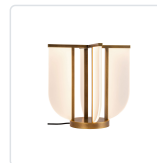

ANDERS TL336815

FIXTURE DIMENSIONS	L16-5/8" x W16-5/8" x H15-3/4"
LIGHT SOURCE	LED
WATTAGE	20W
TOTAL LUMENS	1550lm
DELIVERED LUMENS	650lm*
VOLTAGE	120V
COLOR TEMPERATURE	2700K
CRI (RA)	90CRI
DIMMABLE	In-Line On/Off
DIFFUSER DETAILS	Acrylic Light Guide
MATERIAL	Brass + Acrylic
BASE DIMENSIONS	D7-7/8" x H1-1/4"
WIRE LENGTH	150" Max
ILLUMINATION DIRECTION	Omni-directional
LOCATION	Dry
PAINT FINISH	UB01; VB01;

[D - Diameter, L - Length, W - Width, H - Height, E - Extension]

AVAILABLE FINISHES:

TL336815VB
Vintage Brass

TL336815UB
Urban Bronze

*For complete warranty terms, please visit: www.aloralighting.com/warranty