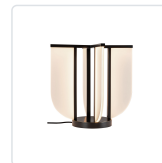

ANDERS TL336815

FIXTURE DIMENSIONS	L16-5/8" x W16-5/8" x H15-3/4"
LIGHT SOURCE	LED
WATTAGE	20W
TOTAL LUMENS	1550lm
DELIVERED LUMENS	650lm*
VOLTAGE	120V
COLOR TEMPERATURE	2700K
CRI (RA)	90CRI
DIMMABLE	In-Line On/Off
DIFFUSER DETAILS	Acrylic Light Guide
MATERIAL	Brass + Acrylic
BASE DIMENSIONS	D7-7/8" x H1-1/4"
WIRE LENGTH	150" Max
ILLUMINATION DIRECTION	Omni-directional
LOCATION	Dry
PAINT FINISH	UB01; VB01;

[D - Diameter, L - Length, W - Width, H - Height, E - Extension]

AVAILABLE FINISHES:

TL336815VB
Vintage Brass

TL336815UB
Urban Bronze

*For complete warranty terms, please visit: www.aloralighting.com/warranty