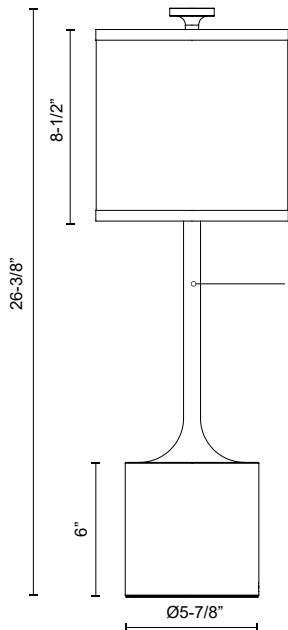

ISSA TL418726

FIXTURE DIMENSIONS	D8-1/2" x H26-3/8"
LAMP TYPE	E26
MAX WATTAGE	60W
BULB QTY	1
BULBS INCLUDED	No
VOLTAGE	120V
DIFFUSER DETAILS	IL - Ivory Linen (Gold Socket); IL - Ivory Linen (Silver Socket);
MATERIAL	Aluminum + Steel + Linen
WIRE LENGTH	96" Max
LOCATION	Dry
SWITCH	Non-Dimming, On/Off Push Button
BASE DIMENSIONS	D5-7/8" x H6"
PAINT FINISH	BG01; MB01; WH01;

[D - Diameter, L - Length, W - Width, H - Height, E - Extension]

AVAILABLE FINISHES:

TL418726BGIL
Brushed
Gold/Ivory Linen

TL418726MBIL
Matte Black/Ivory
Linen

TL418726WHIL
White/Ivory Linen

*For complete warranty terms, please visit: www.aloralighting.com/warranty

Ø8-1/2"

BGIL - Brushed Gold/ Ivory Linen (Gold Socket)
MBIL - Matte Black/ Ivory Linen (Silver Socket)
WHIL - White/ Ivory Linen (Silver Socket)