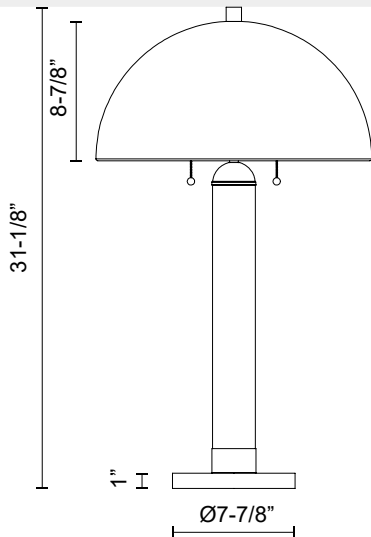

alora mood

P. 1.855.855.8926

CANADA: 19054 28TH Avenue Surrey - BC V3Z 6M3

USA: 3035 E. Lone Mountain Rd - Las Vegas, NV, 89081

MARGAUX TL565019

| | |
|------------------------|---------------------------------------|
| FIXTURE DIMENSIONS | D17-3/4" x H31-1/8" |
| LAMP TYPE | E26 |
| MAX WATTAGE | 60W |
| BULB QTY | 2 |
| BULBS INCLUDED | No |
| VOLTAGE | 120V |
| SWITCH | Pull Chain |
| GLASS DETAILS | Clear Glass |
| MATERIAL | Crystal; Glass; Steel; |
| BASE DIMENSIONS | D7-7/8" x H1" |
| ILLUMINATION DIRECTION | Downlight |
| LOCATION | Dry |
| PAINT FINISH | BG01; MB01; |
| WIRE LENGTH | 96" |
| WIRE TYPE | BG - Clear Gold Cord; MB - Black Cord |

[D - Diameter, L - Length, W - Width, H - Height, E - Extension]

AVAILABLE FINISHES:

TL565019BG
Brushed Gold

TL565019MB
Matte Black

*For complete warranty terms, please visit: www.aloralighting.com/warranty