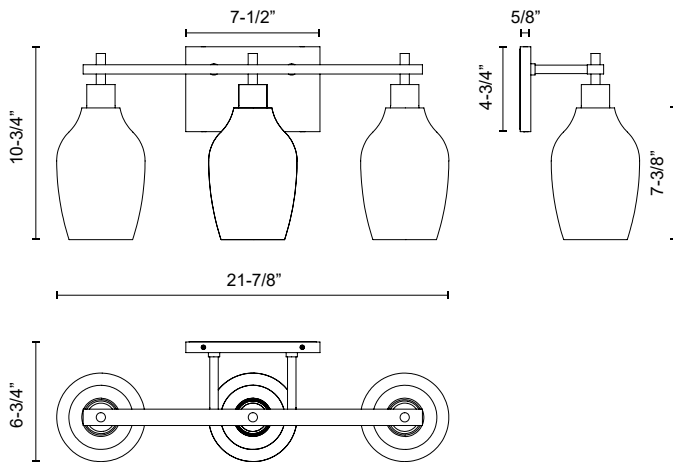

alora mood

P. 1.855.855.8926

CANADA: 19054 28TH Avenue Surrey - BC V3Z 6M3

USA: 3035 E. Lone Mountain Rd - Las Vegas, NV, 89081

KINGSLEY VL538322

FIXTURE DIMENSIONS	W21-7/8" x H10-3/4" x E6-3/4"
HEIGHT FROM CENTER	8-3/8"
EXTENSION	6-3/4"
LAMP TYPE	E26
MAX WATTAGE	60W
BULB QTY	3
BULBS INCLUDED	No
VOLTAGE	120V
GLASS DETAILS	Clear Glass
MATERIAL	Aluminum; Glass; Steel;
INSTALL OPTIONS	Down Only; Wall;
LOCATION	Damp
CANOPY DIMENSIONS	W7-1/2" x H4-3/4" x E5/8"
PAINT FINISH	AG01; BN01; MB01;

[D - Diameter, L - Length, W - Width, H - Height, E - Extension]

AVAILABLE FINISHES:

VL538322AGCL
Aged Gold/Clear
Glass

VL538322BNCL
Brushed
Nickel/Clear Glass

VL538322MBCL
Clear Glass/Matte
Black

*For complete warranty terms, please visit: www.aloralighting.com/warranty