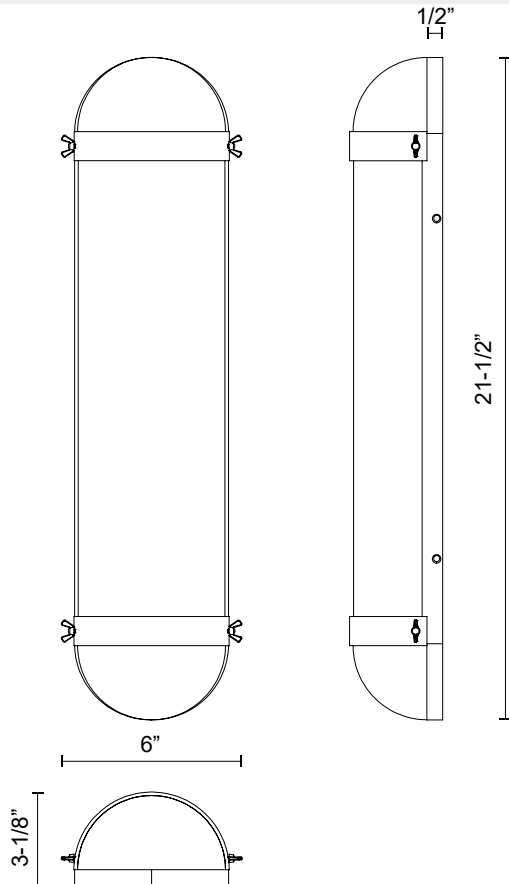

alora mood

P. 1.855.855.8926

CANADA: 19054 28TH Avenue Surrey - BC V3Z 6M3

USA: 3035 E. Lone Mountain Rd - Las Vegas, NV, 89081

CYRUS VL539221

FIXTURE DIMENSIONS	W6" x H21-1/2" x E3-1/8"
HEIGHT FROM CENTER	10-3/4"
EXTENSION	3-1/8"
LAMP TYPE	E26
MAX WATTAGE	60W
BULB QTY	2
BULBS INCLUDED	No
VOLTAGE	120V
GLASS DETAILS	Clear Glass
MATERIAL	Glass; Steel;
INSTALL OPTIONS	Horizontal/Vertical; Wall;
ADA COMPLIANT	YES
LOCATION	Damp
PAINT FINISH	AG01; MB01;

[D - Diameter, L - Length, W - Width, H - Height, E - Extension]

AVAILABLE FINISHES:

VL539221AGCL
Aged Gold/Clear
Glass

VL539221MBCL
Clear Glass/Matte
Black

*For complete warranty terms, please visit: www.aloralighting.com/warranty