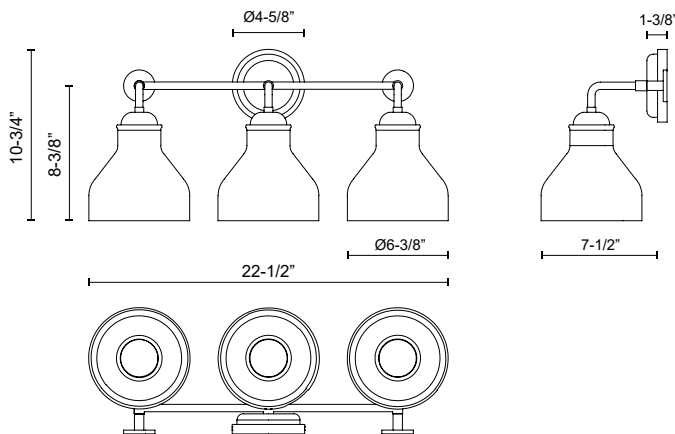

WWW.ALORAMOOD.COM

© 2022 KUZCO LIGHTING. ALL RIGHTS RESERVED.