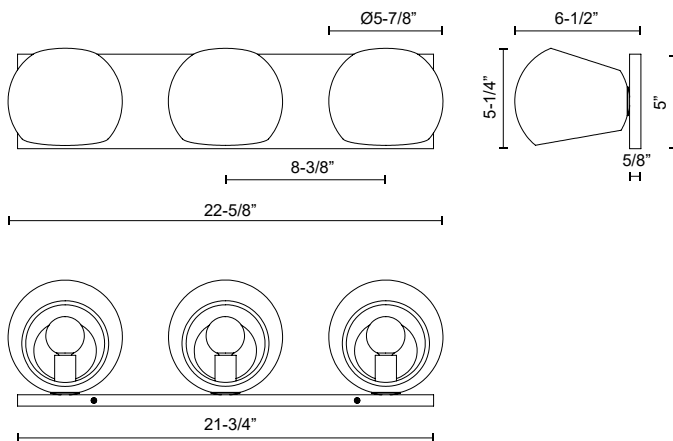

alora mood

P. 1.855.855.8926

CANADA: 19054 28TH Avenue Surrey - BC V3Z 6M3

USA: 3035 E. Lone Mountain Rd - Las Vegas, NV, 89081

WILLOW VL648322

FIXTURE DIMENSIONS	W22-5/8" x H5-1/4" x E6-1/2"
HEIGHT FROM CENTER	2-3/4"
EXTENSION	6-1/2"
LAMP TYPE	E12
MAX WATTAGE	60W
BULB QTY	3
BULBS INCLUDED	No
VOLTAGE	120V
MATERIAL	Steel
INSTALL OPTIONS	Horizontal/Vertical; Wall;
LOCATION	Damp
CANOPY DIMENSIONS	W21-3/4" x H5" x E5/8"
BRAND	Alora Mood

[D - Diameter, L - Length, W - Width, H - Height, E - Extension]

AVAILABLE FINISHES:

VL648322MB
Matte Black

*For complete warranty terms, please visit: www.aloralighting.com/warranty

WWW.ALORAMOOD.COM

© 2022 KUZCO LIGHTING. ALL RIGHTS RESERVED.