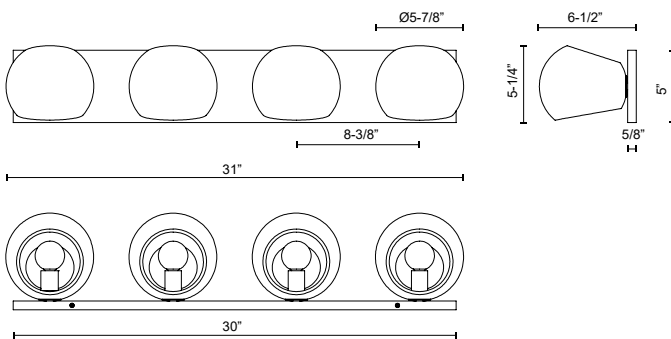

alora mood

P. 1.855.855.8926

CANADA: 19054 28TH Avenue Surrey - BC V3Z 6M3

USA: 3035 E. Lone Mountain Rd - Las Vegas, NV, 89081

WILLOW VL648431

FIXTURE DIMENSIONS	W31" x H5-1/4" x E6-1/2"
HEIGHT FROM CENTER	2-3/4"
EXTENSION	6-1/2"
LAMP TYPE	E12
MAX WATTAGE	60W
BULB QTY	4
BULBS INCLUDED	No
VOLTAGE	120V
MATERIAL	Steel
INSTALL OPTIONS	Horizontal/Vertical; Wall;
LOCATION	Damp
CANOPY DIMENSIONS	W30" x H5" x E5/8"
PAINT FINISH	MB01

[D - Diameter, L - Length, W - Width, H - Height, E - Extension]

AVAILABLE FINISHES:

VL648431MB
Matte Black

*For complete warranty terms, please visit: www.aloralighting.com/warranty

WWW.ALORAMOOD.COM

© 2022 KUZCO LIGHTING. ALL RIGHTS RESERVED.