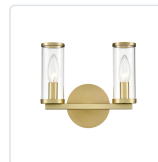

REVOLVE WV309022

FIXTURE DIMENSIONS	W10-3/8" x H8-5/8" x E4"
HEIGHT FROM CENTER	6.6"
LAMP TYPE	E12
MAX WATTAGE	60W
BULB QTY	2
BULBS INCLUDED	No
VOLTAGE	120V
GLASS DETAILS	Clear Glass
MATERIAL	Steel
INSTALL OPTIONS	Up/Down; Wall;
ADA COMPLIANT	YES
LOCATION	Damp
CANOPY DIMENSIONS	D4-3/4" x E7/8"
BRAND	Alora

[D - Diameter, L - Length, W - Width, H - Height, E - Extension]

AVAILABLE FINISHES:

WV309022NBCG

Clear Glass/Natural
Brass

WV309022PNCG

Clear
Glass/Polished
Nickel

WV309022UBCG

Clear Glass/Urban
Bronze