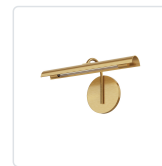

## ASTRID WV316501UBMS

FIXTURE DIMENSIONS	W14-3/8" x H6-7/8" x E4-7/8"
HEIGHT FROM CENTER	4-5/8"
EXTENSION	4-7/8"
LIGHT SOURCE	LED with DC Driver
WATTAGE	6W
TOTAL LUMENS	735lm
DELIVERED LUMENS	430lm*
VOLTAGE	120V
COLOR TEMPERATURE	2700K
CRI (RA)	90CRI
DIMMABLE	Yes, TRIAC/ELV Dimmer (Not Included)
GLASS DETAILS	Clear Glass
SHADE DIMENSIONS	L14-3/8" x W2"
MATERIAL	Steel
LOCATION	Damp
BARCODE	UPC 691759060195
CEC TITLE 24 JA8	Yes, JA8-18
FINISH OPTION(S)	Metal Shade; Urban Bronze;
PACKAGE SIZE	L17" x W9-1/4" x H8-1/2"
CANOPY DIMENSIONS	D4-3/4" x E1/2"

[ D - Diameter, L - Length, W - Width, H - Height, E - Extension ]

### AVAILABLE FINISHES:

WV316501UBMS

Urban Bronze with  
Metal Shade

WV316501VBMS

Vintage Brass with  
Metal Shade

\*For complete warranty terms, please visit: [www.aloralighting.com/warranty](http://www.aloralighting.com/warranty)