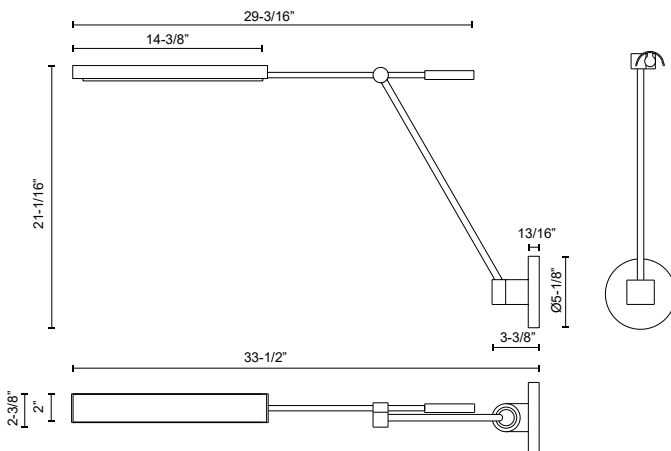

ASTRID WV316601UBMS

FIXTURE DIMENSIONS W2-3/8" x H21-1/16" x E33-1/2"

HEIGHT FROM CENTER 16-1/4"

EXTENSION 33-1/2"

LIGHT SOURCE LED with DC Driver

WATTAGE 6W

TOTAL LUMENS 735lm

DELIVERED LUMENS 430lm*

VOLTAGE 120V

COLOR TEMPERATURE 2700K

CRI (RA) 90CRI

DIMMABLE Yes, TRIAC/ELV Dimmer (Not Included)

GLASS DETAILS Clear Glass

SHADE DIMENSIONS L14-3/8" x W2"

MATERIAL Steel

LOCATION Damp

BARCODE UPC 691759060218

FINISH OPTION(S) Metal Shade; Urban Bronze;

PACKAGE SIZE L26-1/4" x H9-1/4" x H8-1/2"

CANOPY D5-1/8" x E3-3/8"

DIMENSIONS

[D - Diameter, L - Length, W - Width, H - Height, E - Extension]