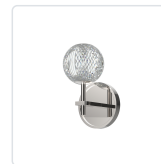

MARNI WV321201NB

FIXTURE DIMENSIONS	W5" x H8-5/8" x E5-3/8"
HEIGHT FROM CENTER	6-1/8"
EXTENSION	5-3/8"
LIGHT SOURCE	LED with DC Driver
WATTAGE	6W
TOTAL LUMENS	425lm
DELIVERED LUMENS	317lm
VOLTAGE	120V
COLOR TEMPERATURE	3000K
CRI (RA)	90CRI
DIMMABLE	Yes, TRIAC/ELV Dimmer (Not Included)
DIFFUSER DETAILS	Clear Carved Acrylic
MATERIAL	Clear Carved Acrylic; Steel;
INSTALL OPTIONS	Up
LOCATION	Damp
BARCODE	UPC 691759061239
CEC TITLE 24 JA8	Yes, JA8-18
FINISH OPTION(S)	Natural Brass
PACKAGE SIZE	L11-1/4" x W9" x H7-1/2"
CANOPY DIMENSIONS	D5" x E7/8"
PACKAGE WEIGHT	3.5 lbs

[D - Diameter, L - Length, W - Width, H - Height, E - Extension]

AVAILABLE FINISHES:

WV321201NB
Natural Brass

WV321201PN
Polished Nickel

*For complete warranty terms, please visit: www.aloralighting.com/warranty