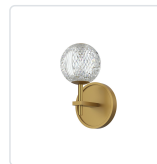

MARNI WV321201NB

FIXTURE DIMENSIONS	W5" x H8-5/8" x E5-3/8"
HEIGHT FROM CENTER	6-1/8"
EXTENSION	5-3/8"
LIGHT SOURCE	LED with DC Driver
WATTAGE	6W
TOTAL LUMENS	425lm
DELIVERED LUMENS	317lm
VOLTAGE	120V
COLOR TEMPERATURE	3000K
CRI (RA)	90CRI
DIMMABLE	Yes, TRIAC/ELV Dimmer (Not Included)
DIFFUSER DETAILS	Clear Carved Acrylic
MATERIAL	Clear Carved Acrylic; Steel;
INSTALL OPTIONS	Up
LOCATION	Damp
BARCODE	UPC 691759061239
CEC TITLE 24 JA8	Yes, JA8-18
FINISH OPTION(S)	Natural Brass
PACKAGE SIZE	L11-1/4" x W9" x H7-1/2"
CANOPY DIMENSIONS	D5" x E7/8"
PACKAGE WEIGHT	3.5 lbs

[D - Diameter, L - Length, W - Width, H - Height, E - Extension]

AVAILABLE FINISHES:

WV321201NB
Natural Brass

WV321201PN
Polished Nickel

*For complete warranty terms, please visit: www.aloralighting.com/warranty