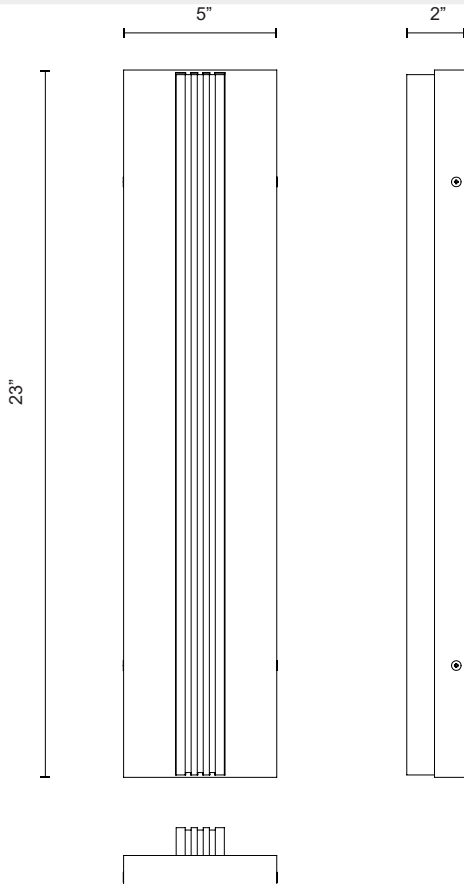

KISMET WV322623

FIXTURE DIMENSIONS	W5" x H23" x E2"
LIGHT SOURCE	AC LED Module
WATTAGE	31W
TOTAL LUMENS	2400lm
DELIVERED LUMENS	PNAR-1558lm; UBAR-1388lm; VBAR-1470lm;
VOLTAGE	120V
COLOR TEMPERATURE	3000K
CRI (RA)	90CRI
DIMMABLE	Yes, ELV Dimmer (Not Included)
MATERIAL	Alabaster; Iron;
INSTALL OPTIONS	All Orientation; Wall;
ADA COMPLIANT	YES
LOCATION	Damp
CEC TITLE 24 JA8	Yes, JA8-2022
PAINT FINISH	PN01; UB01; VB01;

[D - Diameter, L - Length, W - Width, H - Height, E - Extension]

AVAILABLE FINISHES:

WV322623PNAR
Polished
Nickel/Alabaster

WV322623UBAR
Urban
Bronze/Alabaster

WV322623VBAR
Vintage
Brass/Alabaster

*For complete warranty terms, please visit: www.aloralighting.com/warranty