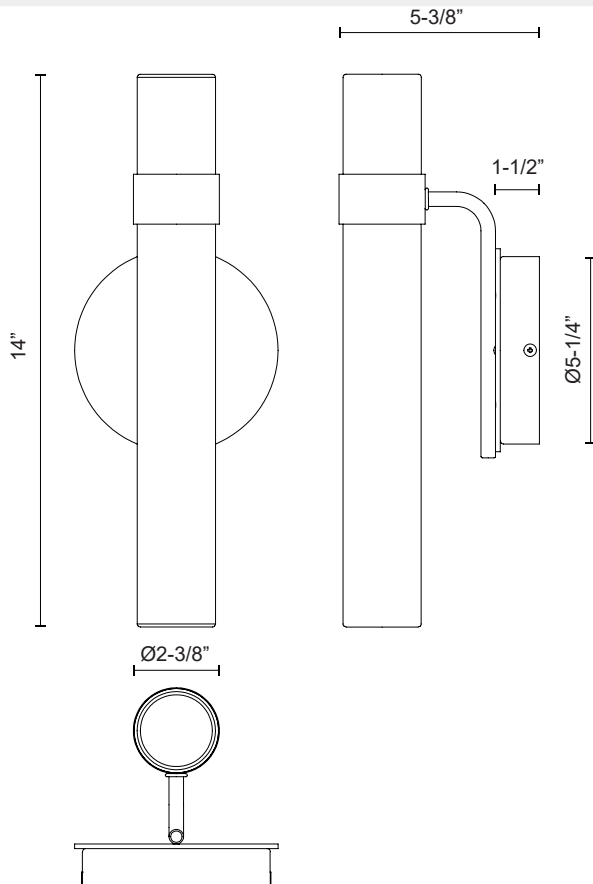

## MADISON WV324114

FIXTURE DIMENSIONS	W2-3/8" x H14" x E5-3/8"
HEIGHT FROM CENTER	7"
LIGHT SOURCE	LED with DC Driver
WATTAGE	14W
TOTAL LUMENS	1120lm
DELIVERED LUMENS	PNGO-969lm; UBGO-862lm; VBGO-880lm;
VOLTAGE	120V
COLOR TEMPERATURE	3000K
CRI (RA)	90CRI
DIMMABLE	Yes, TRIAC or ELV Dimmer (Not Included)
GLASS DETAILS	Glossy Opal
MATERIAL	Iron; Opal Glass;
INSTALL OPTIONS	All Orientation; Wall;
LOCATION	Damp
CANOPY DIMENSIONS	D5-1/4" x E1-1/2"
CEC TITLE 24 JA8	Yes, JA8-2022
PAINT FINISH	PN01; UB01; VB01;

[ D - Diameter, L - Length, W - Width, H - Height, E - Extension ]