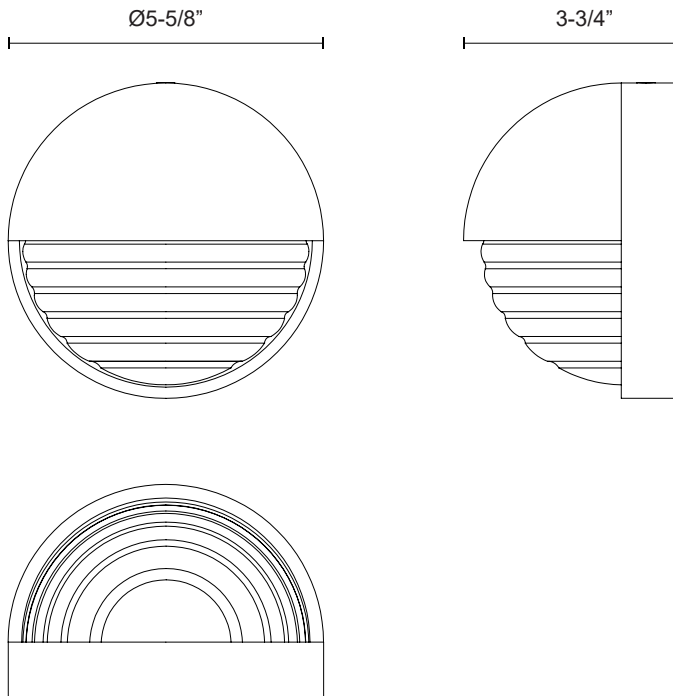

PALAIS WV330106

FIXTURE DIMENSIONS	D5-5/8" x E3-3/4"
LIGHT SOURCE	AC LED Module
WATTAGE	9W
TOTAL LUMENS	720lm
DELIVERED LUMENS	PNCR-307lm; UBCR-168lm; VBGR-196lm;
VOLTAGE	120V
COLOR TEMPERATURE	3000K
CRI (RA)	90CRI
DIMMABLE	Yes, ELV Dimmer (Not Included)
GLASS DETAILS	Clear Glass
MATERIAL	Glass; Iron;
INSTALL OPTIONS	All Orientation; Wall;
ADA COMPLIANT	YES
LOCATION	Damp
CEC TITLE 24 JA8	Yes, JA8-2022
PAINT FINISH	PN01; UB01; VB01;

[D - Diameter, L - Length, W - Width, H - Height, E - Extension]

AVAILABLE FINISHES:

WV330106PNCR
Polished
Nickel/Ribbed
Glass

WV330106UBCR
Ribbed
Glass/Urban
Bronze

WV330106VBGR
Ribbed
Glass/Vintage
Brass