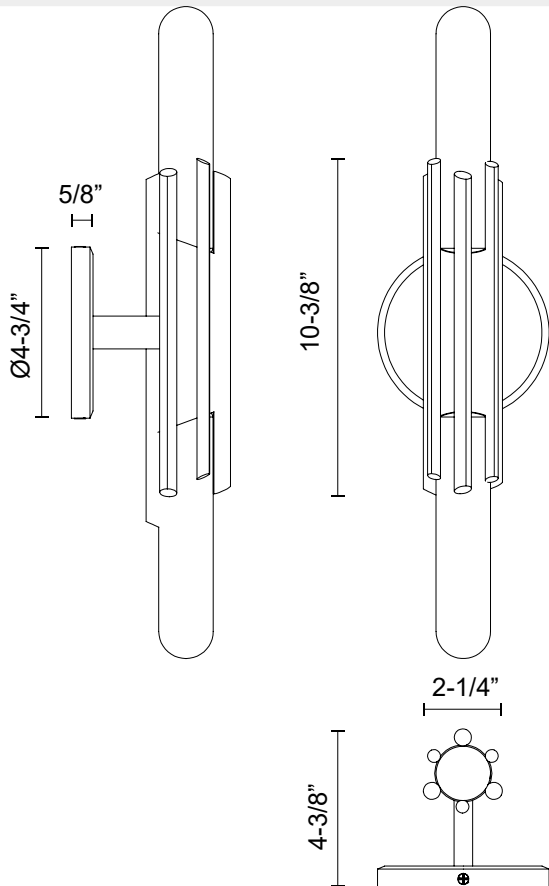

TORRES WV335811

FIXTURE DIMENSIONS	W2-1/4" x H10-3/8" x E4-3/8"
LAMP TYPE	E26
MAX WATTAGE	60W
BULB QTY	2
BULBS INCLUDED	No
VOLTAGE	120V
MATERIAL	Iron
INSTALL OPTIONS	Up/Down; Wall;
LOCATION	Damp
CANOPY DIMENSIONS	D4-3/4" x E5/8"
PAINT FINISH	MB01; PN01; VB01;

[D - Diameter, L - Length, W - Width, H - Height, E - Extension]

AVAILABLE FINISHES:

WV335811MB
Matte Black

WV335811PN
Polished Nickel

WV335811VB
Vintage Brass

*For complete warranty terms, please visit: www.aloralighting.com/warranty