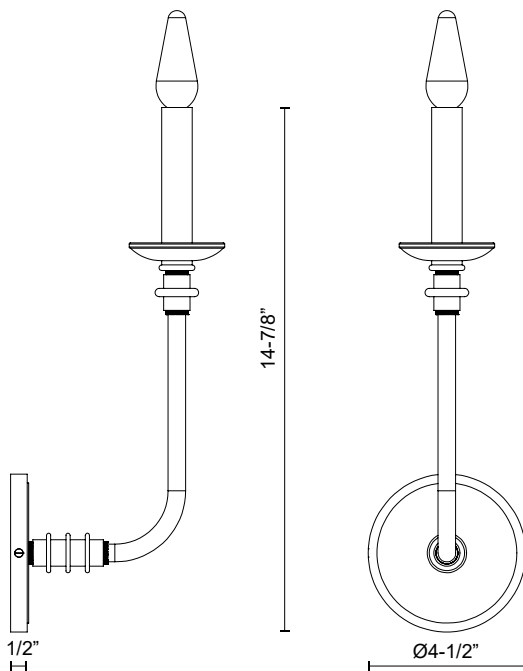

PEABODY WV351501

FIXTURE DIMENSIONS	W4-1/2" x H14-7/8" x E5-3/4"
HEIGHT FROM CENTER	12-5/8"
EXTENSION	6-1/8"
LAMP TYPE	E12
MAX WATTAGE	60W
BULB QTY	1
BULBS INCLUDED	No
VOLTAGE	120V
MATERIAL	Steel
LOCATION	Damp
CANOPY DIMENSIONS	D4-1/2" x E1/2"
PAINT FINISH	VB01

[D - Diameter, L - Length, W - Width, H - Height, E - Extension]

AVAILABLE FINISHES:

WV351501VB
Vintage Brass

*For complete warranty terms, please visit: www.aloralighting.com/warranty

WWW.ALORALIGHTING.COM