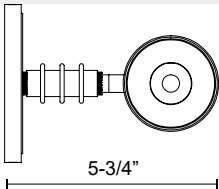

PEABODY WV351501

FIXTURE DIMENSIONS	W4-1/2" x H14-7/8" x E5-3/4"
HEIGHT FROM CENTER	12-5/8"
EXTENSION	6-1/8"
LAMP TYPE	E12
MAX WATTAGE	60W
BULB QTY	1
BULBS INCLUDED	No
VOLTAGE	120V
MATERIAL	Steel
LOCATION	Damp
CANOPY DIMENSIONS	D4-1/2" x E1/2"
PAINT FINISH	VB01

[D - Diameter, L - Length, W - Width, H - Height, E - Extension]

AVAILABLE FINISHES:

WV351501VB
Vintage Brass

*For complete warranty terms, please visit: www.aloralighting.com/warranty

WWW.ALORALIGHTING.COM