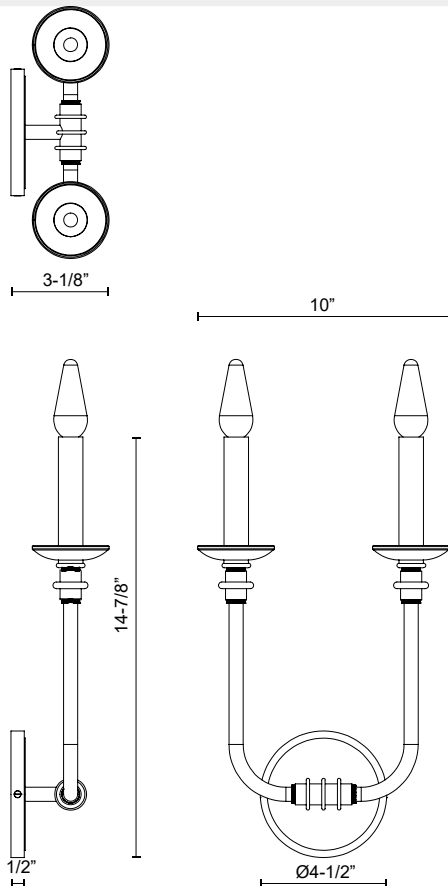

PEABODY WV351502

FIXTURE DIMENSIONS	W10" x H14-7/8" x E3-1/8"
HEIGHT FROM CENTER	12-5/8"
EXTENSION	3-1/2"
LAMP TYPE	E12
MAX WATTAGE	60W
BULB QTY	2
BULBS INCLUDED	No
VOLTAGE	120V
MATERIAL	Steel
ADA COMPLIANT	YES
LOCATION	Damp
CANOPY DIMENSIONS	D4-1/2" x E1/2"
PAINT FINISH	UB01; VB01;

[D - Diameter, L - Length, W - Width, H - Height, E - Extension]

AVAILABLE FINISHES:

WV351502UB
Urban Bronze

WV351502VB
Vintage Brass

*For complete warranty terms, please visit: www.aloralighting.com/warranty