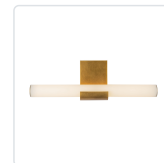

## APOLLO WV353020

FIXTURE DIMENSIONS	W20-1/4" x H6-1/2" x E3"
HEIGHT FROM CENTER	4"
EXTENSION	3"
LIGHT SOURCE	LED with DC Driver
WATTAGE	13W
TOTAL LUMENS	860lm
DELIVERED LUMENS	505lm*
VOLTAGE	120V
COLOR TEMPERATURE	3000K
CRI (RA)	90CRI
DIMMABLE	Yes, TRIAC/ELV Dimmer (Not Included)
MATERIAL	Steel + Glass
SHADE DETAILS	Opal Glass Shade
ILLUMINATION DIRECTION	Omni-directional
INSTALL OPTIONS	Wall Mount, Up or Down
ADA COMPLIANT	YES
LOCATION	Damp
CEC TITLE 24 JA8	Yes, JA8-2022
CANOPY DIMENSIONS	W4-5/8" x H5" x E7/8"
PAINT FINISH	UB01; VB01;

### AVAILABLE FINISHES:

WV353020UB  
Urban Bronze

WV353020VB  
Vintage Brass

\*For complete warranty terms, please visit: [www.aloralighting.com/warranty](http://www.aloralighting.com/warranty)