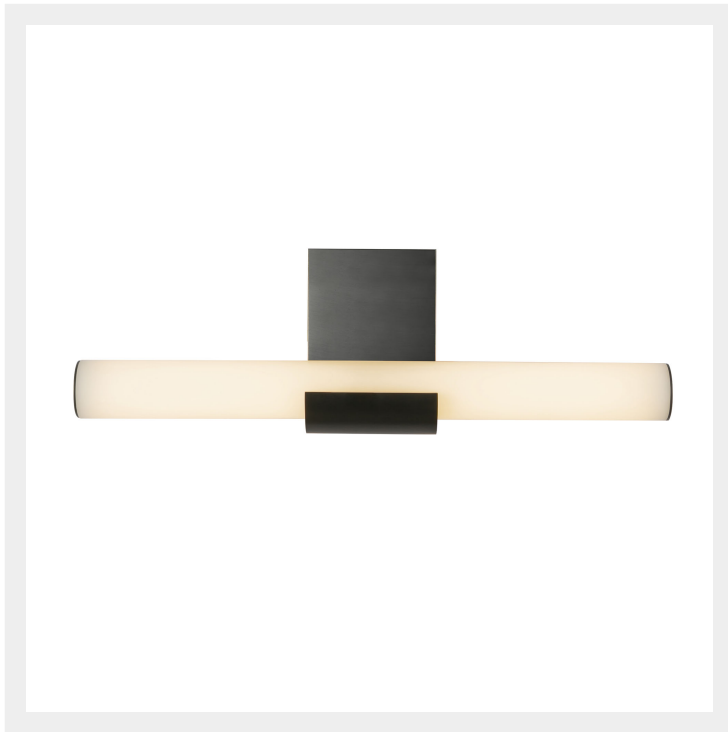

## APOLLO WV353020

FIXTURE DIMENSIONS	W20-1/4" x H6-1/2" x E3"
HEIGHT FROM CENTER	4"
EXTENSION	3"
LIGHT SOURCE	LED with DC Driver
WATTAGE	13W
TOTAL LUMENS	860lm
DELIVERED LUMENS	505lm*
VOLTAGE	120V
COLOR TEMPERATURE	3000K
CRI (RA)	90CRI
DIMMABLE	Yes, TRIAC/ELV Dimmer (Not Included)
MATERIAL	Steel + Glass
SHADE DETAILS	Opal Glass Shade
ILLUMINATION DIRECTION	Omni-directional
INSTALL OPTIONS	Wall Mount, Up or Down
ADA COMPLIANT	YES
LOCATION	Damp
CEC TITLE 24 JA8	Yes, JA8-2022
CANOPY DIMENSIONS	W4-5/8" x H5" x E7/8"
PAINT FINISH	UB01; VB01;

### AVAILABLE FINISHES:

WV353020UB  
Urban Bronze

WV353020VB  
Vintage Brass

\*For complete warranty terms, please visit: [www.aloralighting.com/warranty](http://www.aloralighting.com/warranty)