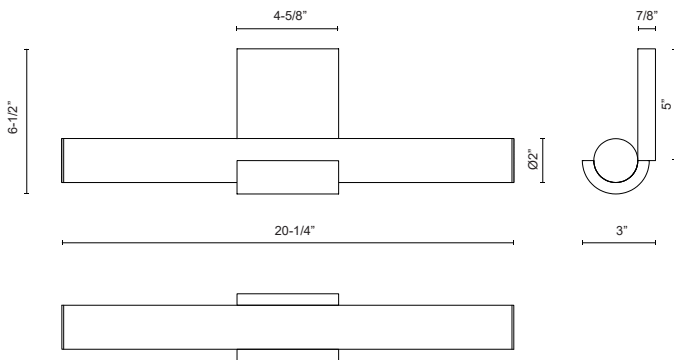

## APOLLO WV353020

FIXTURE DIMENSIONS	W20-1/4" x H6-1/2" x E3"
HEIGHT FROM CENTER	4"
EXTENSION	3"
LIGHT SOURCE	LED with DC Driver
WATTAGE	13W
TOTAL LUMENS	860lm
DELIVERED LUMENS	505lm*
VOLTAGE	120V
COLOR TEMPERATURE	3000K
CRI (RA)	90CRI
DIMMABLE	Yes, TRIAC/ELV Dimmer (Not Included)
MATERIAL	Steel + Glass
SHADE DETAILS	Opal Glass Shade
ILLUMINATION DIRECTION	Omni-directional
INSTALL OPTIONS	Wall Mount, Up or Down
ADA COMPLIANT	YES
LOCATION	Damp
CEC TITLE 24 JA8	Yes, JA8-2022
CANOPY DIMENSIONS	W4-5/8" x H5" x E7/8"
PAINT FINISH	UB01; VB01;

[ D - Diameter, L - Length, W - Width, H - Height, E - Extension ]