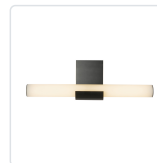

## APOLLO WV353020

FIXTURE DIMENSIONS	W20-1/4" x H6-1/2" x E3"
HEIGHT FROM CENTER	4"
EXTENSION	3"
LIGHT SOURCE	LED with DC Driver
WATTAGE	13W
TOTAL LUMENS	860lm
DELIVERED LUMENS	505lm*
VOLTAGE	120V
COLOR TEMPERATURE	3000K
CRI (RA)	90CRI
DIMMABLE	Yes, TRIAC/ELV Dimmer (Not Included)
MATERIAL	Steel + Glass
SHADE DETAILS	Opal Glass Shade
ILLUMINATION DIRECTION	Omni-directional
INSTALL OPTIONS	Wall Mount, Up or Down
ADA COMPLIANT	YES
LOCATION	Damp
CEC TITLE 24 JA8	Yes, JA8-2022
CANOPY DIMENSIONS	W4-5/8" x H5" x E7/8"
PAINT FINISH	UB01; VB01;

### AVAILABLE FINISHES:

WV353020UB  
Urban Bronze

WV353020VB  
Vintage Brass

\*For complete warranty terms, please visit: [www.aloralighting.com/warranty](http://www.aloralighting.com/warranty)