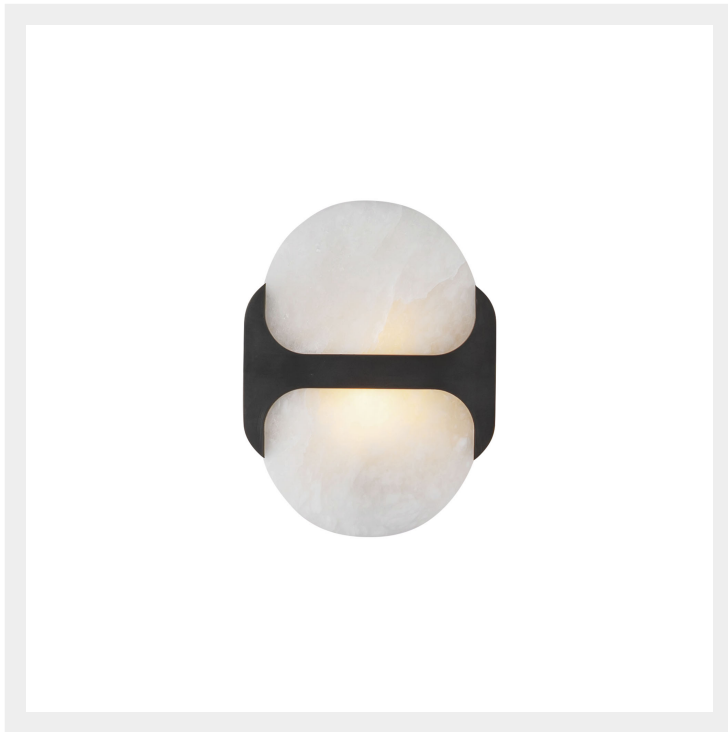

ODIN WV357109

FIXTURE DIMENSIONS	W7-1/8" x H9-3/8" x E3-1/4"
HEIGHT FROM CENTER	4-5/8"
EXTENSION	3-1/4"
LIGHT SOURCE	Socket
LAMP TYPE	E12
MAX WATTAGE	60W
BULB QTY	1
BULBS INCLUDED	No
VOLTAGE	120V
DIFFUSER DETAILS	Alabaster
MATERIAL	Steel + Alabaster
ILLUMINATION DIRECTION	Omni-directional
INSTALL OPTIONS	Wall Mount, Up or Down
ADA COMPLIANT	YES
LOCATION	Damp
CANOPY DIMENSIONS	W4-3/8" x H7-1/2" x E5/8"
PAINT FINISH	UB01; VB01;