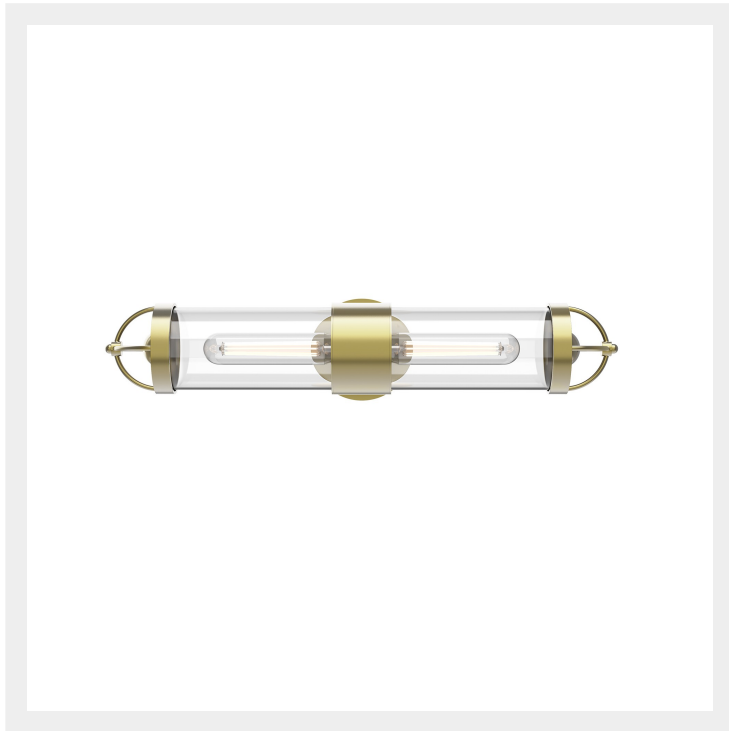

LANCASTER WV361102

FIXTURE DIMENSIONS	W4-1/4" x H24" x E6"
HEIGHT FROM CENTER	12"
EXTENSION	6"
LAMP TYPE	E26
MAX WATTAGE	60W
BULB QTY	2
BULBS INCLUDED	No
VOLTAGE	120V
GLASS DETAILS	Clear Glass
MATERIAL	Brass; Steel;
INSTALL OPTIONS	Horizontal/Vertical; Wall;
LOCATION	Damp
CANOPY DIMENSIONS	D5" x E1/2"
BRAND	Alora

[D - Diameter, L - Length, W - Width, H - Height, E - Extension]

AVAILABLE FINISHES:

WV361102BB
Brushed Brass

WV361102PN
Polished Nickel

*For complete warranty terms, please visit: www.aloralighting.com/warranty