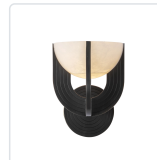

## COLETTE WV362106-UNV

FIXTURE DIMENSIONS	W6-1/4" x H8-1/4" x E8"
HEIGHT FROM CENTER	5-3/4"
EXTENSION	8"
LIGHT SOURCE	LED with DC Driver
WATTAGE	7W
TOTAL LUMENS	450lm
DELIVERED LUMENS	140lm*
VOLTAGE	120-277V
COLOR TEMPERATURE	2700K
CRI (RA)	90CRI
DIMMABLE	Yes, TRIAC/ELV Dimmer (Not Included)
GLASS DETAILS	Opal Glass
MATERIAL	Steel + Glass
SHADE DETAILS	Alabaster Shade
ILLUMINATION DIRECTION	Omni-directional
INSTALL OPTIONS	Wall Mount, Down Only
LOCATION	Damp
CEC TITLE 24 JA8	Yes, JA8-2022
CANOPY DIMENSIONS	D4-1/2" x E1-1/4"
PAINT FINISH	UB01; VB01;

### AVAILABLE FINISHES:

WV362106UBAR-UNV  
Urban  
Bronze/Alabaster

WV362106VBAR-UNV  
Vintage  
Brass/Alabaster

\*For complete warranty terms, please visit: [www.aloralighting.com/warranty](http://www.aloralighting.com/warranty)