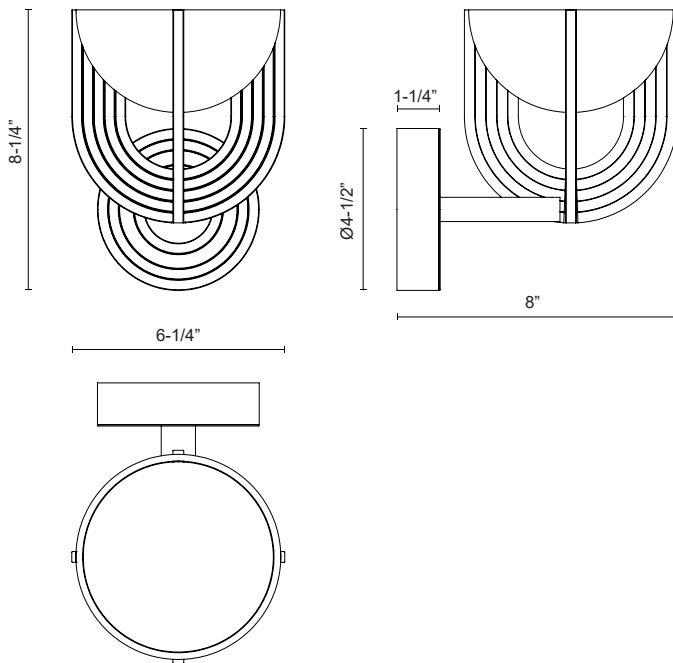

## COLETTE WV362106-UNV

FIXTURE DIMENSIONS	W6-1/4" x H8-1/4" x E8"
HEIGHT FROM CENTER	5-3/4"
EXTENSION	8"
LIGHT SOURCE	LED with DC Driver
WATTAGE	7W
TOTAL LUMENS	450lm
DELIVERED LUMENS	140lm*
VOLTAGE	120-277V
COLOR TEMPERATURE	2700K
CRI (RA)	90CRI
DIMMABLE	Yes, TRIAC/ELV Dimmer (Not Included)
GLASS DETAILS	Opal Glass
MATERIAL	Steel + Glass
SHADE DETAILS	Alabaster Shade
ILLUMINATION DIRECTION	Omni-directional
INSTALL OPTIONS	Wall Mount, Down Only
LOCATION	Damp
CEC TITLE 24 JA8	Yes, JA8-2022
CANOPY DIMENSIONS	D4-1/2" x E1-1/4"
PAINT FINISH	UB01; VB01;

[ D - Diameter, L - Length, W - Width, H - Height, E - Extension ]