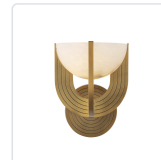

## COLETTE WV362106-UNV

FIXTURE DIMENSIONS	W6-1/4" x H8-1/4" x E8"
HEIGHT FROM CENTER	5-3/4"
EXTENSION	8"
LIGHT SOURCE	LED with DC Driver
WATTAGE	7W
TOTAL LUMENS	450lm
DELIVERED LUMENS	140lm*
VOLTAGE	120-277V
COLOR TEMPERATURE	2700K
CRI (RA)	90CRI
DIMMABLE	Yes, TRIAC/ELV Dimmer (Not Included)
GLASS DETAILS	Opal Glass
MATERIAL	Steel + Glass
SHADE DETAILS	Alabaster Shade
ILLUMINATION DIRECTION	Omni-directional
INSTALL OPTIONS	Wall Mount, Down Only
LOCATION	Damp
CEC TITLE 24 JA8	Yes, JA8-2022
CANOPY DIMENSIONS	D4-1/2" x E1-1/4"
PAINT FINISH	UB01; VB01;

[ D - Diameter, L - Length, W - Width, H - Height, E - Extension ]

### AVAILABLE FINISHES:

WV362106UBAR-UNV  
Urban  
Bronze/Alabaster

WV362106VBAR-UNV  
Vintage  
Brass/Alabaster

\*For complete warranty terms, please visit: [www.aloralighting.com/warranty](http://www.aloralighting.com/warranty)