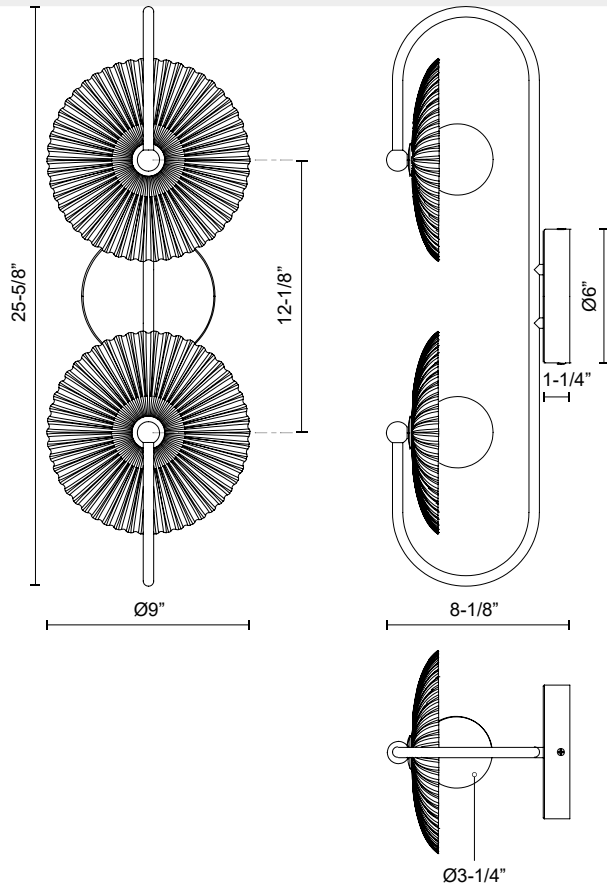

alora mood

P. 1.855.855.8926

CANADA: 19054 28TH Avenue Surrey - BC V3Z 6M3

USA: 3035 E. Lone Mountain Rd - Las Vegas, NV, 89081

HERA WV417802

FIXTURE DIMENSIONS	W9" x H25-5/8" x E8-1/8"
GLASS DETAILS	Clear Ribbed Glass + Matte Opal Glass Ball
HEIGHT FROM CENTER	12-7/8"
EXTENSION	8-1/8"
LIGHT SOURCE	LED with DC Driver
WATTAGE	12W
TOTAL LUMENS	1145lm
DELIVERED LUMENS	BGCR-981lm; MBCR-919lm;
VOLTAGE	120V
COLOR TEMPERATURE	3000K
CRI (RA)	90CRI
DIMMABLE	Yes, TRIAC or ELV Dimmer (Not Included)
MATERIAL	Aluminum + Steel
INSTALL OPTIONS	All Orientation
LOCATION	Damp
CANOPY DIMENSIONS	D6" x E1-1/4"
CEC TITLE 24 JA8	Yes, JA8-2022
PAINT FINISH	BG01; MB01;

[D - Diameter, L - Length, W - Width, H - Height, E - Extension]

AVAILABLE FINISHES:

WV417802BGCR
Brushed
Gold/Clear Ribbed
Glass

WV417802MBCR
Matte Black/Clear
Ribbed Glass

*For complete warranty terms, please visit: www.aloralighting.com/warranty