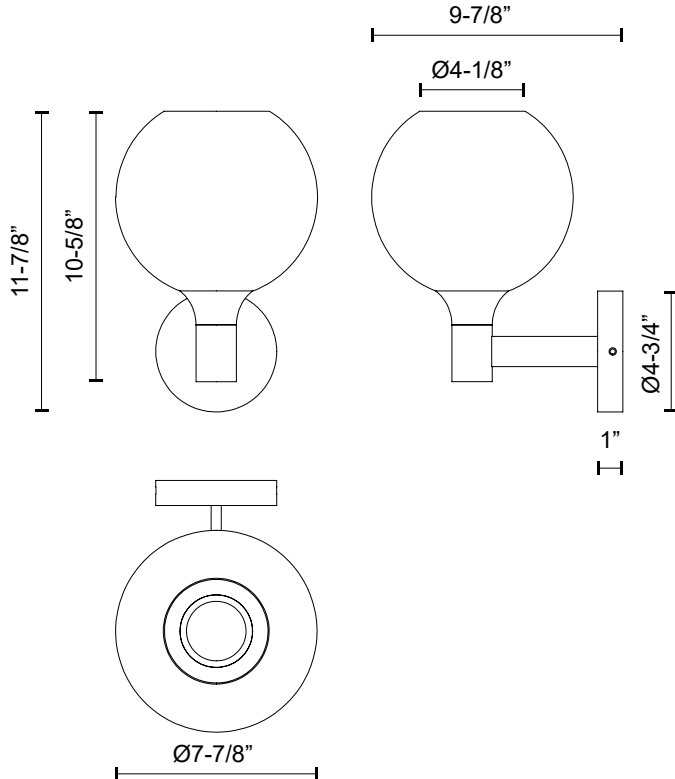

## CASTILLA WV506108

FIXTURE DIMENSIONS	W7-7/8" x H11-7/8" x E9-7/8"
HEIGHT FROM CENTER	9-1/2"
EXTENSION	9-7/8"
LAMP TYPE	E26
MAX WATTAGE	60W
BULB QTY	1
BULBS INCLUDED	No
VOLTAGE	120V
GLASS DETAILS	Clear Glass or Opal Glass
MATERIAL	Glass; Steel;
INSTALL OPTIONS	Up/Down; Wall;
LOCATION	Damp
CANOPY DIMENSIONS	D4-3/4" x E1"
BRAND	Alora Mood

[ D - Diameter, L - Length, W - Width, H - Height, E - Extension ]