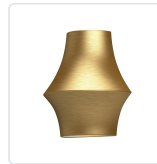

alora mood

P. 1.855.855.8926

CANADA: 102-19028 27th Ave. - Surrey, BC V3Z 5T1

USA: 3035 E. Lone Mountain Rd - Las Vegas, NV, 89081

EMIKO WV523210BG

FIXTURE DIMENSIONS	W9-1/2" x H10" x E4-3/4"
HEIGHT FROM CENTER	5-3/8"
EXTENSION	4-3/4"
LAMP TYPE	E12
MAX WATTAGE	60W
BULB QTY	1
BULBS INCLUDED	No
RECOMMENDED BULB TYPE	Candelabra
VOLTAGE	120V
MATERIAL	Aluminum; Steel;
INSTALL OPTIONS	Up/Down
LOCATION	Damp
BARCODE	UPC 69175907362
FINISH OPTION(S)	Brushed Gold
BRAND	Alora Mood

[D - Diameter, L - Length, W - Width, H - Height, E - Extension]

AVAILABLE FINISHES:

WV523210BG

*For complete warranty terms, please visit: www.aloralighting.com/warranty