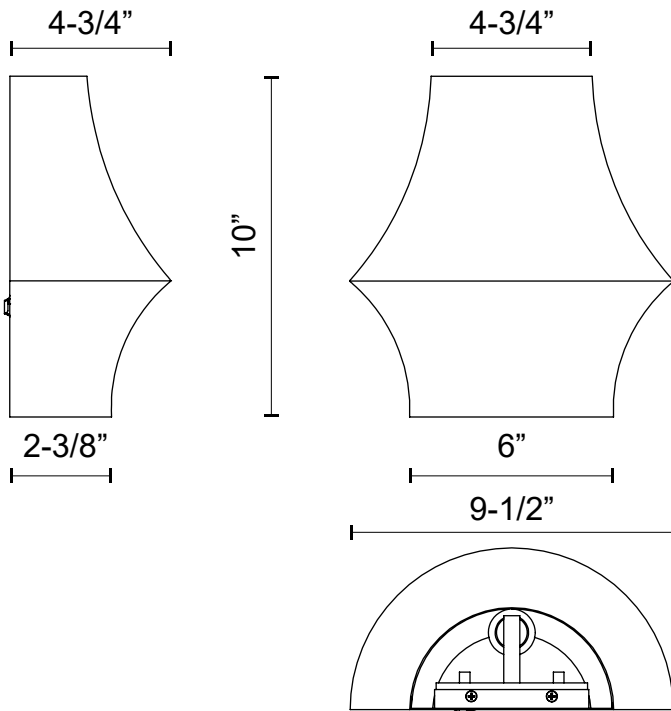

alora mood

P. 1.855.855.8926

CANADA: 102-19028 27th Ave. - Surrey, BC V3Z 5T1

USA: 3035 E. Lone Mountain Rd - Las Vegas, NV, 89081

EMIKO WV523210BG

FIXTURE DIMENSIONS	W9-1/2" x H10" x E4-3/4"
HEIGHT FROM CENTER	5-3/8"
EXTENSION	4-3/4"
LAMP TYPE	E12
MAX WATTAGE	60W
BULB QTY	1
BULBS INCLUDED	No
RECOMMENDED BULB TYPE	Candelabra
VOLTAGE	120V
MATERIAL	Aluminum; Steel;
INSTALL OPTIONS	Up/Down
LOCATION	Damp
BARCODE	UPC 69175907362
FINISH OPTION(S)	Brushed Gold
BRAND	Alora Mood

[D - Diameter, L - Length, W - Width, H - Height, E - Extension]

AVAILABLE FINISHES:

WV523210BG

*For complete warranty terms, please visit: www.aloralighting.com/warranty