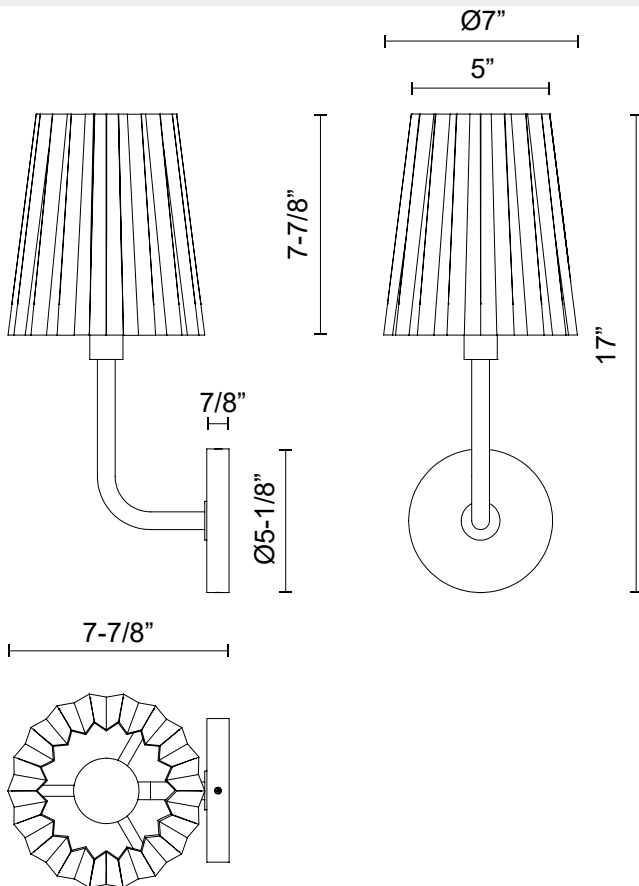

alora mood

P. 1.855.855.8926

CANADA: 19054 28TH Avenue Surrey - BC V3Z 6M3

USA: 3035 E. Lone Mountain Rd - Las Vegas, NV, 89081

PLISSE WV528007

FIXTURE DIMENSIONS	W7" x H17" x E7-7/8"
HEIGHT FROM CENTER	14-1/2"
EXTENSION	7-7/8"
LAMP TYPE	E26
MAX WATTAGE	60W
BULB QTY	1
BULBS INCLUDED	No
VOLTAGE	120V
SHADE DIMENSIONS	D7" x H7-7/8"
MATERIAL	Steel
INSTALL OPTIONS	Up Only; Wall;
LOCATION	Damp
CANOPY DIMENSIONS	D5-1/8" x E7/8"
PAINT FINISH	AG01; MB01;

[D - Diameter, L - Length, W - Width, H - Height, E - Extension]

AVAILABLE FINISHES:

WV528007AG
Aged Gold

WV528007MB
Matte Black

*For complete warranty terms, please visit: www.aloralighting.com/warranty

WWW.ALORAMOOD.COM