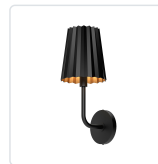

alora mood

P. 1.855.855.8926

CANADA: 19054 28TH Avenue Surrey - BC V3Z 6M3

USA: 3035 E. Lone Mountain Rd - Las Vegas, NV, 89081

PLISSE WV528007

| | |
|--------------------|----------------------|
| FIXTURE DIMENSIONS | W7" x H17" x E7-7/8" |
| HEIGHT FROM CENTER | 14-1/2" |
| EXTENSION | 7-7/8" |
| LAMP TYPE | E26 |
| MAX WATTAGE | 60W |
| BULB QTY | 1 |
| BULBS INCLUDED | No |
| VOLTAGE | 120V |
| SHADE DIMENSIONS | D7" x H7-7/8" |
| MATERIAL | Steel |
| INSTALL OPTIONS | Up Only; Wall; |
| LOCATION | Damp |
| CANOPY DIMENSIONS | D5-1/8" x E7/8" |
| BRAND | Alora Mood |

[D - Diameter, L - Length, W - Width, H - Height, E - Extension]

AVAILABLE FINISHES:

WV528007MB
Matte Black

WV528007AG
Aged Gold

*For complete warranty terms, please visit: www.aloralighting.com/warranty

WWW.ALORAMOOD.COM