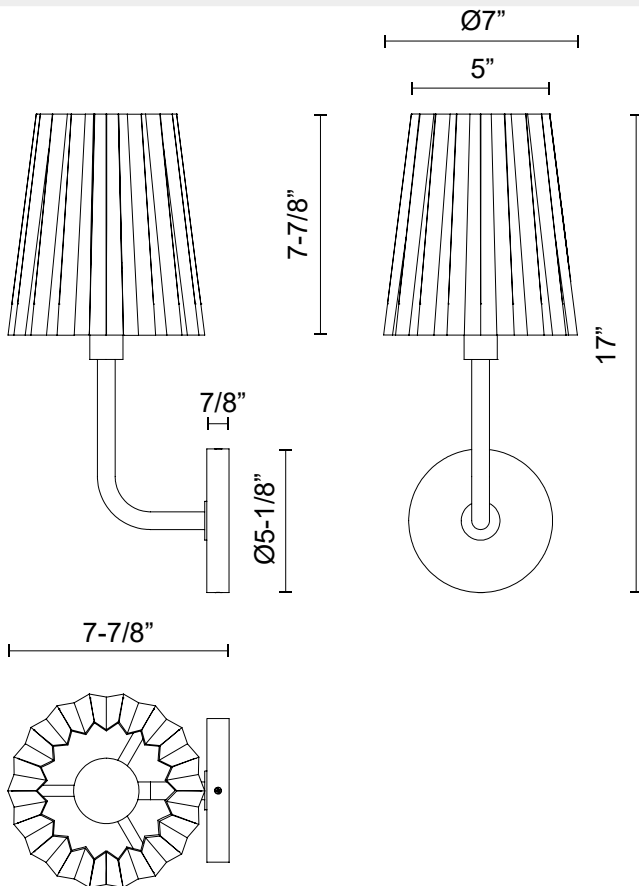

alora mood

P. 1.855.855.8926

CANADA: 19054 28TH Avenue Surrey - BC V3Z 6M3

USA: 3035 E. Lone Mountain Rd - Las Vegas, NV, 89081

PLISSE WV528007

| | |
|--------------------|----------------------|
| FIXTURE DIMENSIONS | W7" x H17" x E7-7/8" |
| HEIGHT FROM CENTER | 14-1/2" |
| EXTENSION | 7-7/8" |
| LAMP TYPE | E26 |
| MAX WATTAGE | 60W |
| BULB QTY | 1 |
| BULBS INCLUDED | No |
| VOLTAGE | 120V |
| SHADE DIMENSIONS | D7" x H7-7/8" |
| MATERIAL | Steel |
| INSTALL OPTIONS | Up Only; Wall; |
| LOCATION | Damp |
| CANOPY DIMENSIONS | D5-1/8" x E7/8" |
| BRAND | Alora Mood |

[D - Diameter, L - Length, W - Width, H - Height, E - Extension]

AVAILABLE FINISHES:

WV528007MB
Matte Black

WV528007AG
Aged Gold

*For complete warranty terms, please visit: www.aloralighting.com/warranty

WWW.ALORAMOOD.COM