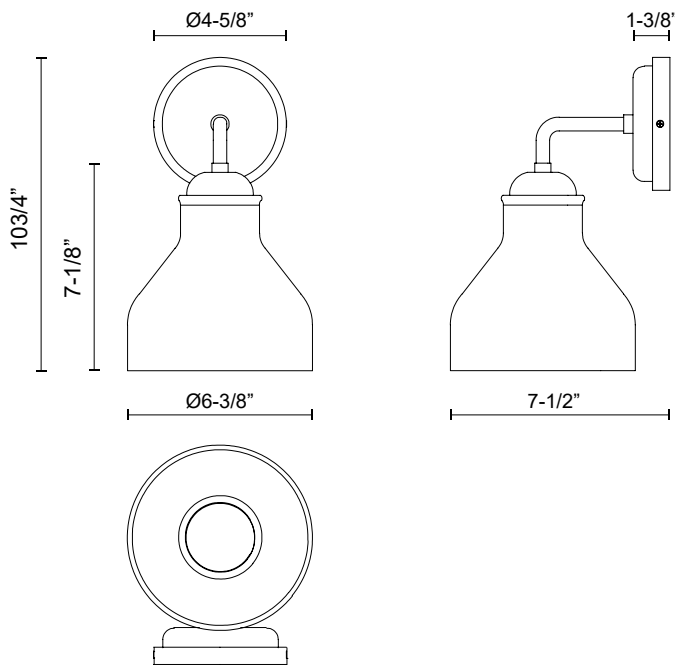

## WESTLAKE WV540106BNGO

FIXTURE DIMENSIONS	W6-3/8" x H10-3/4" x E7-1/2"
HEIGHT FROM CENTER	8-1/2"
EXTENSION	7-1/2"
LAMP TYPE	E26
MAX WATTAGE	60W
BULB QTY	1
BULBS INCLUDED	No
RECOMMENDED BULB TYPE	A19
VOLTAGE	120V
GLASS DETAILS	Glossy Opal Glass
MATERIAL	Glass; Steel;
INSTALL OPTIONS	Up/Down
LOCATION	Damp
BARCODE	UPC 69175907488
CANOPY DIMENSIONS	D4-5/8" x E1-3/8"
FINISH OPTION(S)	Brushed Nickel; Glossy Opal Glass;
BRAND	Alora Mood

[ D - Diameter, L - Length, W - Width, H - Height, E - Extension ]