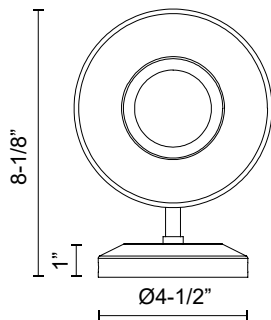

alora mood

P. 1.855.855.8926

CANADA: 19054 28TH Avenue Surrey - BC V3Z 6M3

USA: 3035 E. Lone Mountain Rd - Las Vegas, NV, 89081

SALEM WV570006

FIXTURE DIMENSIONS	W6" x H13-1/8" x E8-1/8"
HEIGHT FROM CENTER	10-7/8"
EXTENSION	8-1/8"
LAMP TYPE	E26
MAX WATTAGE	60W
BULB QTY	1
BULBS INCLUDED	No
VOLTAGE	120V
GLASS DETAILS	Clear Glass
MATERIAL	Glass; Steel;
INSTALL OPTIONS	Up/Down; Wall;
ILLUMINATION DIRECTION	Omni-directional
LOCATION	Damp
CANOPY DIMENSIONS	D4-1/2" x H1"
PAINT FINISH	BG01; MB01;

[D - Diameter, L - Length, W - Width, H - Height, E - Extension]

AVAILABLE FINISHES:

WV570006BGCL
Brushed
Gold/Clear Glass

WV570006MBCL
Clear Glass/Matte
Black

*For complete warranty terms, please visit: www.aloralighting.com/warranty