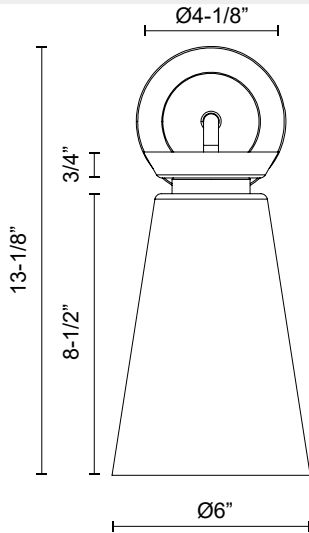

alora mood

P. 1.855.855.8926

CANADA: 19054 28TH Avenue Surrey - BC V3Z 6M3

USA: 3035 E. Lone Mountain Rd - Las Vegas, NV, 89081

SALEM WV570006

FIXTURE DIMENSIONS	W6" x H13-1/8" x E8-1/8"
HEIGHT FROM CENTER	10-7/8"
EXTENSION	8-1/8"
LAMP TYPE	E26
MAX WATTAGE	60W
BULB QTY	1
BULBS INCLUDED	No
VOLTAGE	120V
GLASS DETAILS	Clear Glass
MATERIAL	Glass; Steel;
INSTALL OPTIONS	Up/Down; Wall;
ILLUMINATION DIRECTION	Omni-directional
LOCATION	Damp
CANOPY DIMENSIONS	D4-1/2" x H1"
PAINT FINISH	BG01; MB01;

[D - Diameter, L - Length, W - Width, H - Height, E - Extension]

AVAILABLE FINISHES:

WV570006BGCL
Brushed
Gold/Clear Glass

WV570006MBCL
Clear Glass/Matte
Black

*For complete warranty terms, please visit: www.aloralighting.com/warranty