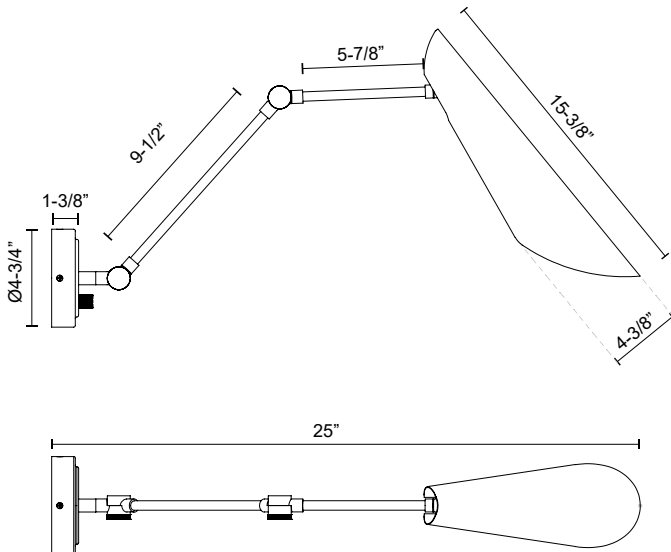

alora mood

P. 1.855.855.8926

CANADA: 19054 28TH Avenue Surrey - BC V3Z 6M3

USA: 3035 E. Lone Mountain Rd - Las Vegas, NV, 89081

GABRIEL WV572325

FIXTURE DIMENSIONS	W4-3/8" x H15-3/8" x E25"
EXTENSION	25"
LAMP TYPE	E26
MAX WATTAGE	60W
BULB QTY	1
BULBS INCLUDED	No
VOLTAGE	120V
DIMMABLE	Full Range Dimmer Switch
SWITCH	Full Range Dimmer Switch
SHADE DIMENSIONS	D4-3/8" x H15-1/2"
MATERIAL	Aluminum; Steel;
INSTALL OPTIONS	Down Only; Wall;
LOCATION	Damp
CANOPY DIMENSIONS	D4-3/4" x E1-3/8"
PAINT FINISH	AG01; MB01; WH01;

[D - Diameter, L - Length, W - Width, H - Height, E - Extension]

AVAILABLE FINISHES:

WV572325MBAG
Aged Gold/Matte
Black

WV572325WHAG
Aged Gold/White

*For complete warranty terms, please visit: www.aloralighting.com/warranty