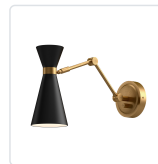

alora mood

P. 1.855.855.8926

CANADA: 19054 28TH Avenue Surrey - BC V3Z 6M3

USA: 3035 E. Lone Mountain Rd - Las Vegas, NV, 89081

BLAKE WV574524

FIXTURE DIMENSIONS	W4-3/8" x H12-1/4" x E20"
EXTENSION	20"
LAMP TYPE	E26
MAX WATTAGE	60W
BULB QTY	1
BULBS INCLUDED	No
VOLTAGE	120V
DIMMABLE	Full Range Dimmer Switch
SWITCH	Full Range Dimmer Switch
SHADE DIMENSIONS	D4-3/8" x H12-1/4"
MATERIAL	Aluminum; Steel;
INSTALL OPTIONS	Down Only; Wall;
LOCATION	Damp
CANOPY DIMENSIONS	D4-3/4" x E1-3/8"
PAINT FINISH	AG01; MB01; WH01;

[D - Diameter, L - Length, W - Width, H - Height, E - Extension]

AVAILABLE FINISHES:

WV574524MBAG
Aged Gold/Matte
Black

WV574524WHAG
Aged Gold/White

*For complete warranty terms, please visit: www.aloralighting.com/warranty