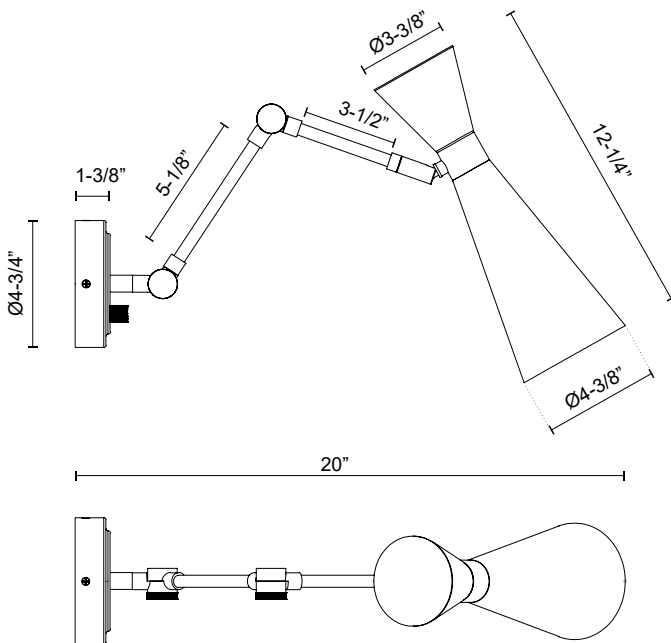

alora mood

P. 1.855.855.8926

CANADA: 19054 28TH Avenue Surrey - BC V3Z 6M3

USA: 3035 E. Lone Mountain Rd - Las Vegas, NV, 89081

BLAKE WV574524

FIXTURE DIMENSIONS	W4-3/8" x H12-1/4" x E20"
EXTENSION	20"
LAMP TYPE	E26
MAX WATTAGE	60W
BULB QTY	1
BULBS INCLUDED	No
VOLTAGE	120V
DIMMABLE	Full Range Dimmer Switch
SWITCH	Full Range Dimmer Switch
SHADE DIMENSIONS	D4-3/8" x H12-1/4"
MATERIAL	Aluminum; Steel;
INSTALL OPTIONS	Down Only; Wall;
LOCATION	Damp
CANOPY DIMENSIONS	D4-3/4" x E1-3/8"
PAINT FINISH	AG01; MB01; WH01;

[D - Diameter, L - Length, W - Width, H - Height, E - Extension]

AVAILABLE FINISHES:

WV574524MBAG
Aged Gold/Matte
Black

WV574524WHAG
Aged Gold/White

*For complete warranty terms, please visit: www.aloralighting.com/warranty