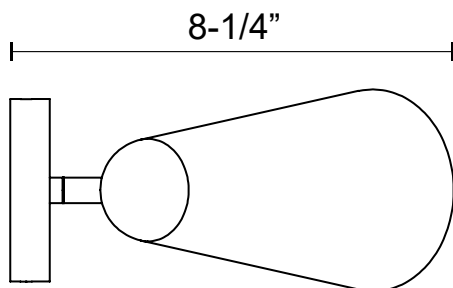

WWW.ALORAMOOD.COM

© 2022 KUZCO LIGHTING. ALL RIGHTS RESERVED.