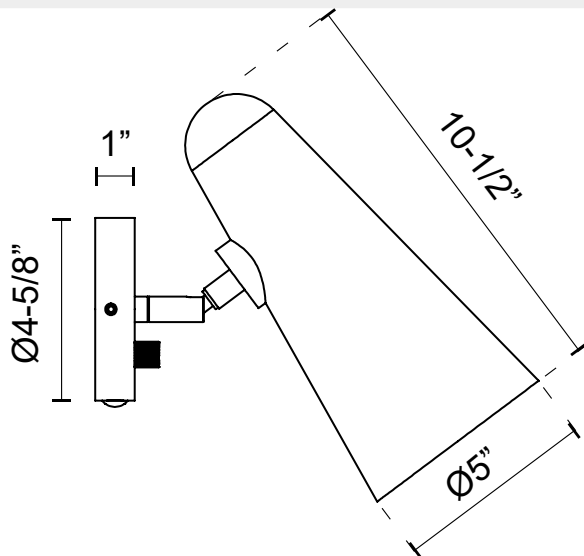

WWW.ALORAMOOD.COM

© 2022 KUZCO LIGHTING. ALL RIGHTS RESERVED.